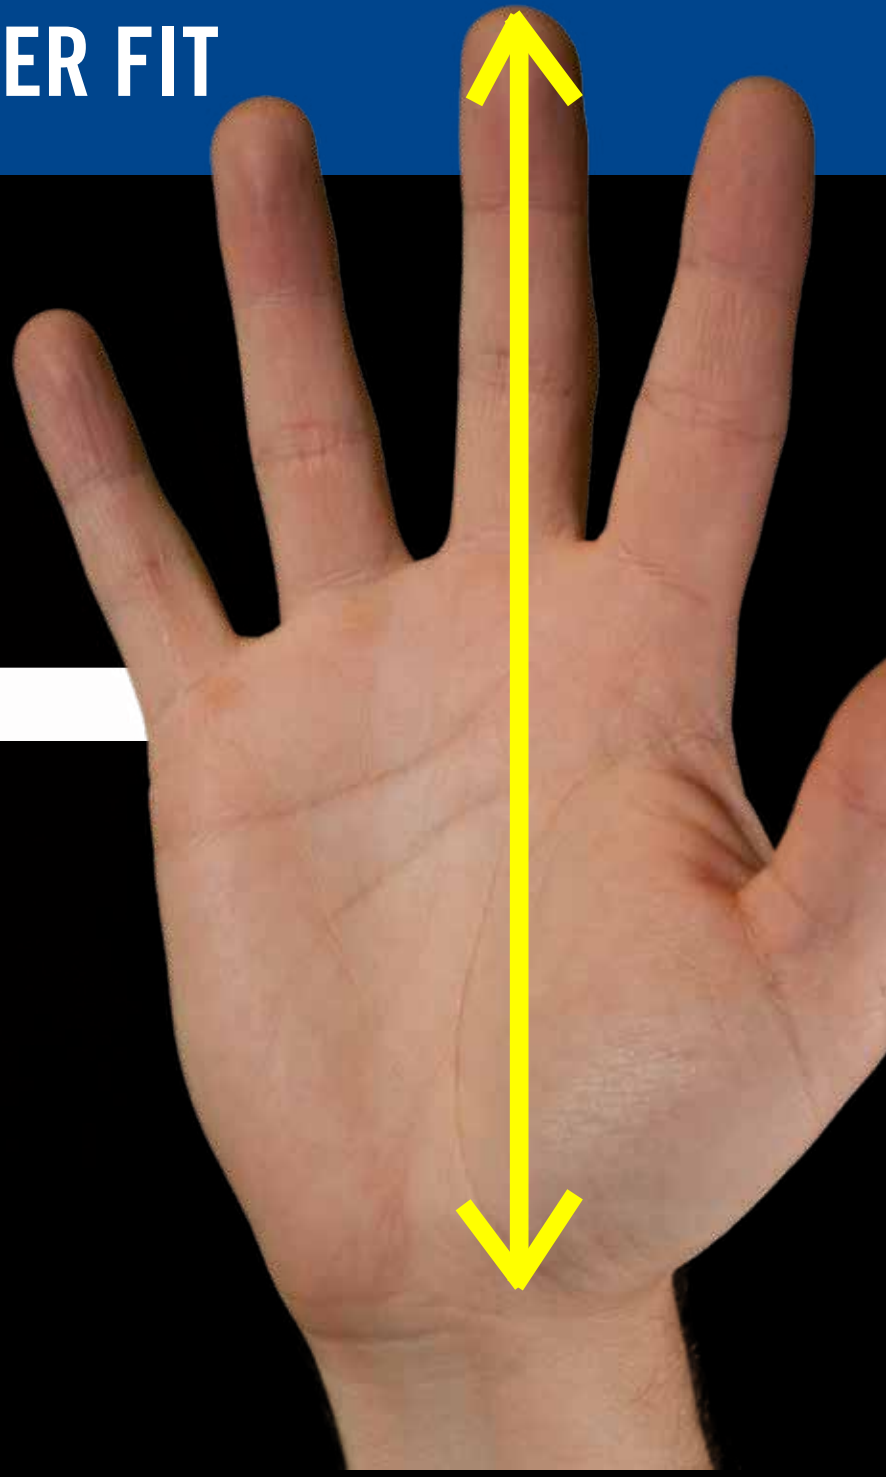

## Sizing Chart

### GETTING THE PROPER FIT

To determine your correct Robby's size, measure (in inches) from the base of your palm to the tip of your middle or longest finger. You should use your dominant hand, the right if you are right-handed, and left if you are left-handed.

#### Robby's Sizing Chart

<u>Hand size (inches)</u>	<u>Revs Size</u>
6 3/4 - 7"	Small
7 - 7 1/4"	Medium
7 1/4 - 7 3/4"	Large
7 3/4 - 8"	X-Large